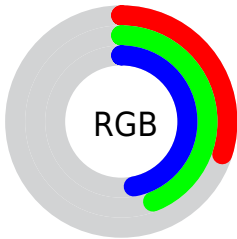

Distribution

- Red (30%)
- Green (44%)
- Blue (47%)