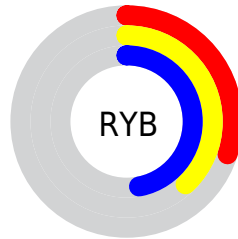

- Red (30%)
- Yellow (38%)
- Blue (47%)