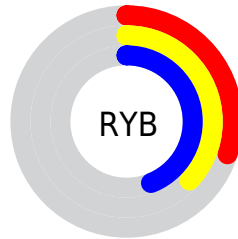

# Details

The CIELCh color **45, 13.678, 197.880** is a dark color, and the websafe version is hex **336666**. A complement of this color would be **36, 16.927, 22.037**, and the grayscale version is **43, 0.006, 296.813**.

A 20% lighter version of the original color is **65, 13.857, 198.238**, and **25, 13.754, 197.171** is the 20% darker color. If you saturate the color by 10%, you get **44, 17.133, 197.492**, and if you desaturate by 10%, it is **46, 9.835, 198.315**.

# Distribution

Red (30%)

Green (44%)

Blue (44%)

Red (30%)

Yellow (37%)

Blue (44%)

Cyan (33%)