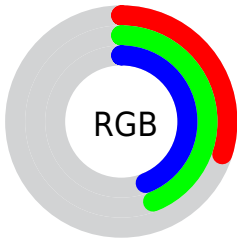

Distribution

Red (30%)

Green (44%)

Blue (44%)