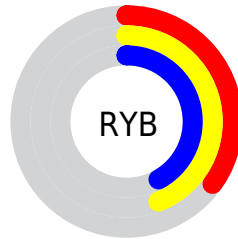

- Red (35%)
- Yellow (44%)
- Blue (42%)