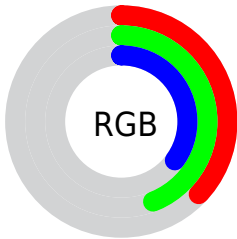

Distribution

- Red (37%)
- Green (44%)
- Blue (35%)