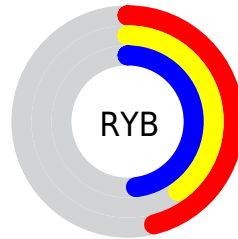

Details

The CIELCh color $45, 14.282, 319.820$ is a dark color, and the websafe version is hex 666666 . A complement of this color would be $49, 14.171, 138.298$, and the grayscale version is $46, 0.006, 296.813$.

A 20% lighter version of the original color is $65, 14.016, 319.898$, and $25, 14.305, 321.117$ is the 20% darker color. If you saturate the color by 10%, you get $42, 22.689, 320.253$, and if you desaturate by 10%, it is $49, 5.942, 319.375$.

Distribution

Red (46%)

Green (40%)

Blue (48%)

Red (46%)

Yellow (40%)

Blue (48%)

Cyan (3%)