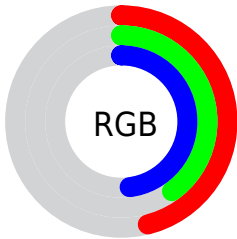

Distribution

Red (46%)

Green (40%)

Blue (48%)