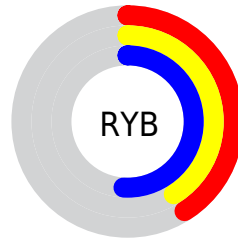

## Conversions Part 2

<b>Format</b>	<b>Color</b>
<b>R<sub>Y</sub>B</b>	104, 105, 129
Decimal	6842753
CIE Lab	45.00, 5.06, -13.41
CIE LCh	45, 14.329, 290.671
Yxy	14.5417, 0.2821, 0.2804
Android (android.graphics.Color)	4285032833 (0xFF686981)
YUV	107.4370, 10.6306, -3.0142
Hunter-Lab	38.1336, 1.7694, -8.5896

A 20% lighter version of the original color is  $65, 14.464, 290.288$ , and  $25, 14.505, 290.053$  is the 20% darker color. If you saturate the color by 10%, you get  $40, 22.130, 292.049$ , and if you desaturate by 10%, it is  $50, 6.823, 289.493$ .

# Distribution

Red (41%)

Green (41%)

Blue (51%)

Red (41%)

Yellow (41%)

Blue (51%)

Cyan (19%)