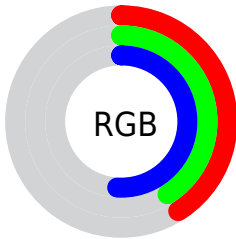

Distribution

Red (41%)

Green (41%)

Blue (51%)