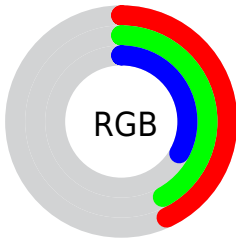

Distribution

- Red (43%)
- Green (42%)
- Blue (33%)