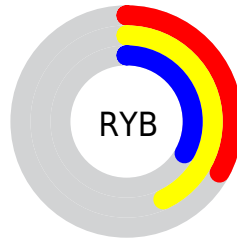

- Red (33%)
- Yellow (43%)
- Blue (33%)