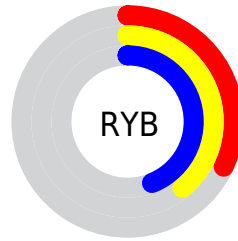

## Conversions Part 2

<b>Format</b>	<b>Color</b>
<b>RYB</b>	81, 100, 113
Decimal	5337446
CIELab	45.00, -14.09, 2.39
CIELCh	45, 14.292, 170.389
Yxy	14.5417, 0.2855, 0.3543
Android (android.graphics.Color)	4283527526 (0xFF517166)
YUV	102.1780, -0.0878, -18.5731
Hunter-Lab	38.1336, -11.8913, 3.7136

# Details

The CIELCh color **45, 14.292, 170.389** is a dark color, and the websafe version is hex **336666**. A complement of this color would be **38, 15.279, 355.819**, and the grayscale version is **43, 0.006, 296.813**.

A 20% lighter version of the original color is **65, 14.380, 170.499**, and **25, 14.271, 169.484** is the 20% darker color. If you saturate the color by 10%, you get **44, 19.050, 169.296**, and if you desaturate by 10%, it is **46, 9.340, 171.393**.

# Distribution

Red (32%)

Green (44%)

Blue (40%)

Red (32%)

Yellow (39%)

Blue (44%)

Cyan (28%)