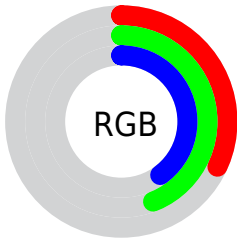

Distribution

Red (32%)

Green (44%)

Blue (40%)