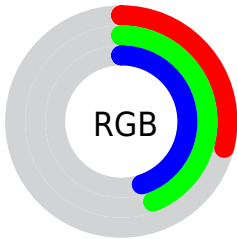

Distribution

- Red (29%)
- Green (44%)
- Blue (45%)