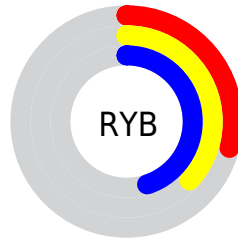

- Red (29%)
- Yellow (37%)
- Blue (45%)