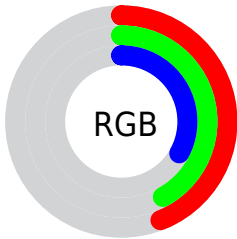

Distribution

- Red (44%)
- Green (42%)
- Blue (33%)