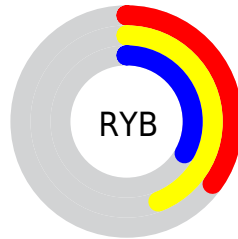

- Red (35%)
- Yellow (44%)
- Blue (33%)