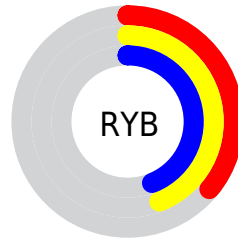

## Conversions Part 2

<b>Format</b>	<b>Color</b>
<b>R<sub>YB</sub></b>	91, 112, 112
Decimal	5992539
CIE <sub>Lab</sub>	45.00, -12.28, 9.14
CIE <sub>LCh</sub>	45, 15.307, 143.330
Yxy	14.5417, 0.3105, 0.3770
Android (android.graphics.Color)	4284182619 (0xFF5B705B)
YUV	103.3270, -6.0772, -10.8108
Hunter-Lab	38.1336, -10.6832, 7.9532

# Details

The CIELCh color **45, 15.307, 143.330** is a dark color, and the websafe version is hex **666666**. A complement of this color would be **41, 15.321, 325.404**, and the grayscale version is **44, 0.006, 296.813**.

A 20% lighter version of the original color is **65, 15.620, 143.615**, and **25, 15.255, 142.690** is the 20% darker color. If you saturate the color by 10%, you get **44, 23.481, 142.583**, and if you desaturate by 10%, it is **46, 7.115, 143.982**.

# Distribution

Red (36%)

Green (44%)

Blue (36%)

Red (36%)

Yellow (44%)

Blue (44%)

Cyan (19%)