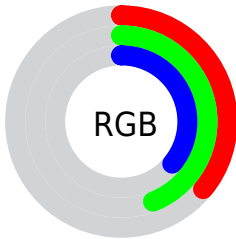

Distribution

Red (36%)

Green (44%)

Blue (36%)