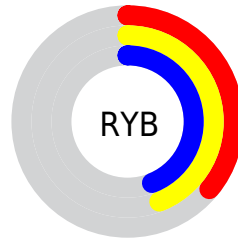

## Conversions Part 2

<b>Format</b>	<b>Color</b>
<b>R<sub>YB</sub></b>	91, 112, 112
Decimal	5992539
CIE Lab	45.00, -12.28, 9.14
CIE LCh	45, 15.307, 143.330
Yxy	14.5417, 0.3105, 0.3770
Android (android.graphics.Color)	4284182619 (0xFF5B705B)
YUV	103.3270, -6.0772, -10.8108
Hunter-Lab	38.1336, -10.6832, 7.9532

# Details

The CIELCh color **45, 15.307, 143.330** is a dark color, and the websafe version is hex **666666**. A complement of this color would be **41, 15.321, 325.404**, and the grayscale version is **44, 0.006, 296.813**.

A 20% lighter version of the original color is **65, 15.620, 143.615**, and **25, 15.255, 142.690** is the 20% darker color. If you saturate the color by 10%, you get **44, 23.481, 142.583**, and if you desaturate by 10%, it is **46, 7.115, 143.982**.

# Distribution

Red (36%)

Green (44%)

Blue (36%)

Red (36%)

Yellow (44%)

Blue (44%)

Cyan (19%)