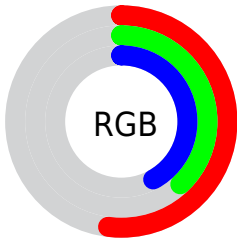

Distribution

- Red (52%)
- Green (38%)
- Blue (42%)