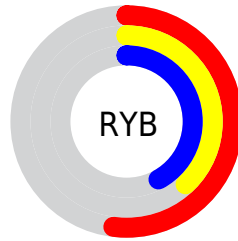

## Conversions Part 2

<b>Format</b>	<b>Color</b>
<b>R<sub>YB</sub></b>	133, 97, 108
Decimal	8741228
CIE <sub>Lab</sub>	45.00, 16.40, -0.47
CIE <sub>LCh</sub>	45, 16.403, 358.358
Yxy	14.5417, 0.3514, 0.3083
Android (android.graphics.Color)	4286931308 (0xFF85616C)
YUV	109.0180, -0.5019, 21.0322
Hunter-Lab	38.1336, 10.8371, 1.7442

# Details

The CIELCh color  $45, 16.403, 358.358$  is a dark color, and the websafe version is hex  $996666$ . A complement of this color would be  $53, 15.214, 173.042$ , and the grayscale version is  $46, 0.006, 296.813$ .

# Distribution

- Red (52%)
- Green (38%)
- Blue (42%)

- Red (52%)
- Yellow (38%)
- Blue (42%)

- Cyan (0%)
- Magenta (27%)
- Yellow (19%)
- Black (48%)

- Cyan (48%)
- Magenta (62%)
- Yellow (58%)