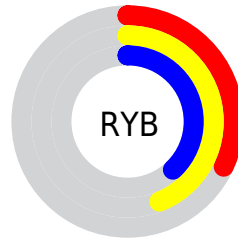

## Conversions Part 2

<b>Format</b>	<b>Color</b>
<b>R<sub>YB</sub></b>	82, 111, 96
Decimal	6385490
CIE <sub>Lab</sub>	45.00, -11.01, 14.45
CIE <sub>LCh</sub>	45, 18.166, 127.314
Yxy	14.5417, 0.3298, 0.3945
Android (android.graphics.Color)	4284575570 (0xFF616F52)
YUV	103.5080, -10.6034, -5.7075
Hunter-Lab	38.1336, -9.8299, 10.8913

# Details

The CIELCh color  $45, 18.166, 127.314$  is a dark color, and the websafe version is hex  $666633$ . A complement of this color would be  $37, 18.822, 309.669$ , and the grayscale version is  $44, 0.006, 296.813$ .

A 20% lighter version of the original color is  $65, 18.133, 127.650$ , and  $25, 17.940, 127.383$  is the 20% darker color. If you saturate the color by 10%, you get  $44, 25.035, 126.852$ , and if you desaturate by 10%, it is  $46, 11.218, 127.777$ .

# Distribution

- Red (38%)
- Green (44%)
- Blue (32%)

- Red (32%)
- Yellow (44%)
- Blue (38%)

- Cyan (13%)
- Magenta (0%)
- Yellow (26%)
- Black (56%)

- Cyan (62%)
- Magenta (56%)
- Yellow (68%)