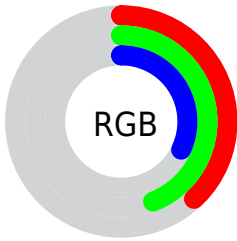

Distribution

- Red (38%)
- Green (44%)
- Blue (32%)