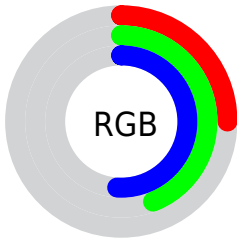

Distribution

Red (25%)

Green (44%)

Blue (51%)