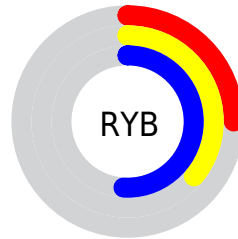

## Conversions Part 2

<b>Format</b>	<b>Color</b>
<b>R<sub>YB</sub></b>	65, 93, 131
Decimal	4288899
CIE <sub>Lab</sub>	45.00, -11.02, -14.96
CIE <sub>LCh</sub>	45, 18.587, 233.620
Yxy	14.5417, 0.2417, 0.2891
Android (android.graphics.Color)	4282478979 (0xFF417183)
YUV	100.7000, 14.9379, -31.3089
Hunter-Lab	38.1336, -9.8385, -9.9986

# Details

The CIELCh color **45, 18.587, 233.620** is a dark color, and the websafe version is hex **336666**. A complement of this color would be **40, 25.969, 46.450**, and the grayscale version is **43, 0.006, 296.813**.

A 20% lighter version of the original color is **65, 18.631, 233.099**, and **25, 18.725, 234.594** is the 20% darker color. If you saturate the color by 10%, you get **43, 21.298, 235.703**, and if you desaturate by 10%, it is **47, 15.491, 231.966**.

# Distribution

Red (25%)

Green (44%)

Blue (51%)

Red (25%)

Yellow (36%)

Blue (51%)

Cyan (50%)