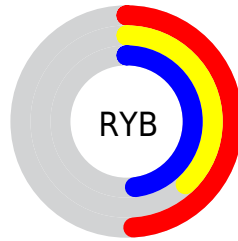

## Conversions Part 2

<b>Format</b>	<b>Color</b>
<b>R<sub>YB</sub></b>	126, 98, 122
Decimal	8282746
CIE <sub>Lab</sub>	45.00, 15.70, -9.11
CIE <sub>LCh</sub>	45, 18.149, 329.883
Yxy	14.5417, 0.3206, 0.2835
Android (android.graphics.Color)	4286472826 (0xFF7E627A)
YUV	109.1080, 6.3558, 14.8143
Hunter-Lab	38.1336, 10.2576, -4.8887

# Details

The CIELCh color  $45, 18.149, 329.883$  is a dark color, and the websafe version is hex  $996699$ . A complement of this color would be  $50, 18.103, 147.152$ , and the grayscale version is  $46, 0.006, 296.813$ .

A 20% lighter version of the original color is  $65, 17.913, 330.388$ , and  $25, 18.210, 330.831$  is the 20% darker color. If you saturate the color by 10%, you get  $42, 26.273, 330.483$ , and if you desaturate by 10%, it is  $48, 9.951, 329.288$ .

# Distribution

- Red (49%)
- Green (38%)
- Blue (48%)

- Red (49%)
- Yellow (38%)
- Blue (48%)

- Cyan (0%)
- Magenta (22%)
- Yellow (3%)
- Black (51%)

- Cyan (51%)
- Magenta (62%)
- Yellow (52%)