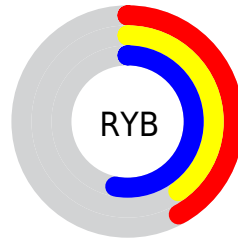

## Conversions Part 2

<b>Format</b>	<b>Color</b>
<b>R<sub>YB</sub></b>	106, 103, 134
Decimal	6973318
CIE <sub>Lab</sub>	45.00, 8.19, -16.70
CIE <sub>LCh</sub>	45, 18.599, 296.124
Yxy	14.5417, 0.2789, 0.2676
Android (android.graphics.Color)	4285163398 (0xFF6A6786)
YUV	107.4310, 13.0985, -1.2550
Hunter-Lab	38.1336, 4.1988, -11.6109

A 20% lighter version of the original color is  $65, 18.465, 296.479$ , and  $25, 18.535, 296.270$  is the 20% darker color. If you saturate the color by 10%, you get  $40, 27.180, 297.299$ , and if you desaturate by 10%, it is  $50, 10.347, 295.106$ .

# Distribution

Red (42%)

Green (40%)

Blue (53%)

Red (42%)

Yellow (40%)

Blue (53%)

Cyan (21%)