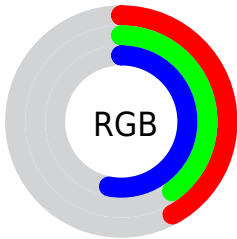

Distribution

Red (42%)

Green (40%)

Blue (53%)