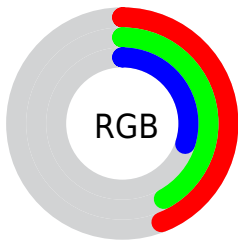

Distribution

Red (44%)

Green (42%)

Blue (30%)