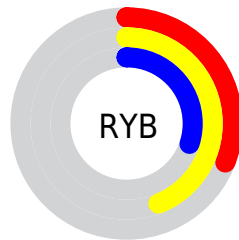

# Details

The CIELCh color **45, 18.883, 103.360** is a dark color, and the websafe version is hex **666633**. A complement of this color would be **34, 20.034, 290.386**, and the grayscale version is **44, 0.006, 296.813**.

A 20% lighter version of the original color is **65, 18.800, 103.117**, and **25, 19.229, 103.019** is the 20% darker color. If you saturate the color by 10%, you get **45, 24.725, 102.362**, and if you desaturate by 10%, it is **46, 12.941, 104.367**.

# Distribution

Red (44%)

Green (42%)

Blue (30%)

Red (31%)

Yellow (44%)

Blue (30%)

Cyan (0%)