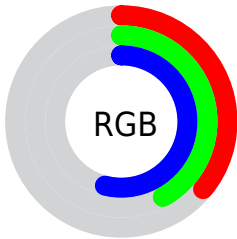

Distribution

Red (36%)

Green (42%)

Blue (54%)