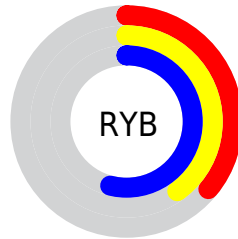

A 20% lighter version of the original color is  $65, 19.494, 276.015$ , and  $25, 19.046, 275.996$  is the 20% darker color. If you saturate the color by 10%, you get  $41, 24.895, 277.916$ , and if you desaturate by 10%, it is  $49, 13.400, 273.973$ .

# Distribution

Red (36%)

Green (42%)

Blue (54%)

Red (36%)

Yellow (40%)

Blue (54%)

Cyan (34%)