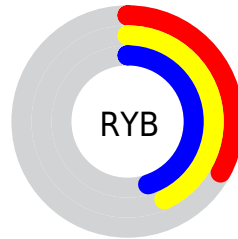

## Conversions Part 2

<b>Format</b>	<b>Color</b>
<b>R<sub>YB</sub></b>	83, 110, 114
Decimal	5468760
CIE <sub>Lab</sub>	45.00, -16.96, 10.86
CIE <sub>LCh</sub>	45, 20.141, 147.359
Yxy	14.5417, 0.3036, 0.3901
Android (android.graphics.Color)	4283658840 (0xFF537258)
YUV	101.7670, -6.7871, -16.4587
Hunter-Lab	38.1336, -13.7662, 8.9434

# Details

The CIELCh color **45, 20.141, 147.359** is a dark color, and the websafe version is hex **336666**. A complement of this color would be **39, 20.201, 330.796**, and the grayscale version is **43, 0.006, 296.813**.

A 20% lighter version of the original color is **65, 20.159, 147.571**, and **25, 20.423, 146.475** is the 20% darker color. If you saturate the color by 10%, you get **44, 27.458, 146.465**, and if you desaturate by 10%, it is **46, 12.725, 148.137**.

# Distribution

Red (33%)

Green (45%)

Blue (35%)

Red (33%)

Yellow (43%)

Blue (45%)

Cyan (27%)