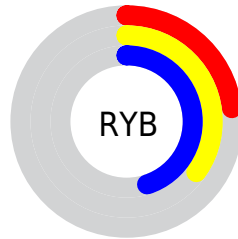

- Red (23%)
- Yellow (35%)
- Blue (45%)