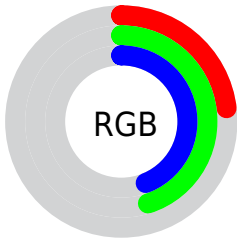

Distribution

- Red (23%)
- Green (45%)
- Blue (44%)