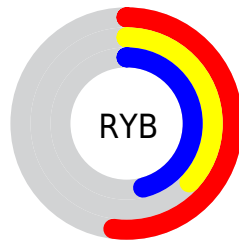

A 20% lighter version of the original color is  $65, 20.480, 341.064$ , and  $25, 20.792, 340.499$  is the 20% darker color. If you saturate the color by 10%, you get  $42, 27.658, 341.540$ , and if you desaturate by 10%, it is  $49, 13.271, 339.761$ .

# Distribution

Red (52%)

Green (37%)

Blue (46%)

Red (52%)

Yellow (37%)

Blue (46%)

Cyan (0%)

Magenta (29%)

Yellow (11%)

Black (48%)

Cyan (48%)

Magenta (63%)

Yellow (54%)