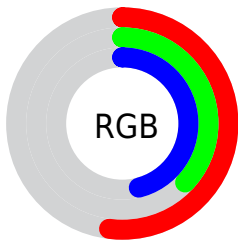

Distribution

Red (52%)

Green (37%)

Blue (46%)