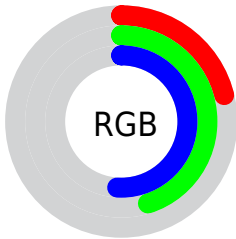

Distribution

- Red (21%)
- Green (45%)
- Blue (51%)