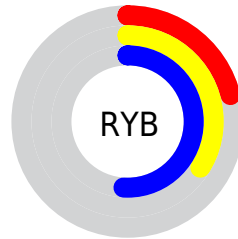

- Red (21%)
- Yellow (34%)
- Blue (51%)