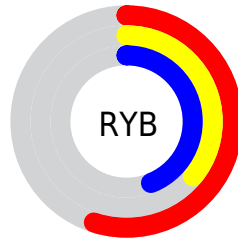

A 20% lighter version of the original color is  $65, 21.874, 351.411$ , and  $25, 21.954, 352.615$  is the 20% darker color. If you saturate the color by 10%, you get  $41, 28.694, 353.301$ , and if you desaturate by 10%, it is  $49, 15.208, 350.777$ .

# Distribution

Red (55%)

Green (36%)

Blue (44%)

Red (55%)

Yellow (36%)

Blue (44%)

Cyan (0%)