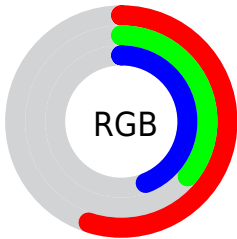

Distribution

Red (55%)

Green (36%)

Blue (44%)