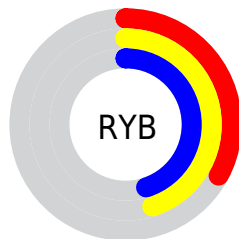

# Details

The CIELCh color **45, 22.544, 142.702** is a dark color, and the websafe version is hex **336633**. A complement of this color would be **40, 22.551, 325.838**, and the grayscale version is **43, 0.006, 296.813**.

A 20% lighter version of the original color is **65, 22.408, 143.198**, and **25, 22.498, 142.442** is the 20% darker color. If you saturate the color by 10%, you get **44, 30.732, 141.862**, and if you desaturate by 10%, it is **46, 14.226, 143.435**.

# Distribution

Red (33%)

Green (45%)

Blue (33%)

Red (33%)

Yellow (45%)

Blue (45%)

Cyan (27%)