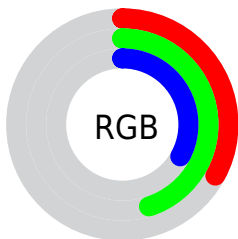

Distribution

Red (33%)

Green (45%)

Blue (33%)