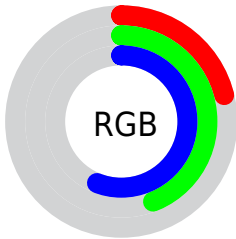

Distribution

- Red (21%)
- Green (44%)
- Blue (56%)