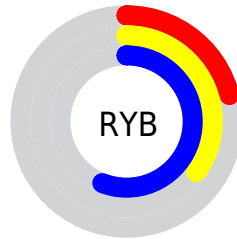

- Red (21%)
- Yellow (35%)
- Blue (56%)