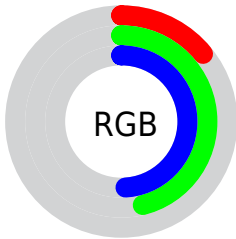

Distribution

- Red (14%)
- Green (46%)
- Blue (49%)