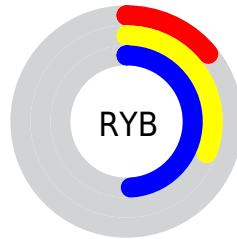

- Red (14%)
- Yellow (31%)
- Blue (49%)