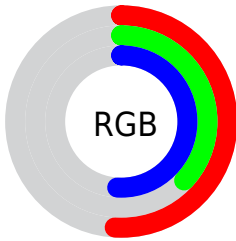

Distribution

- Red (51%)
- Green (37%)
- Blue (51%)