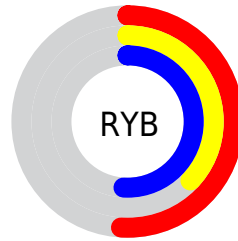

- Red (51%)
- Yellow (37%)
- Blue (51%)