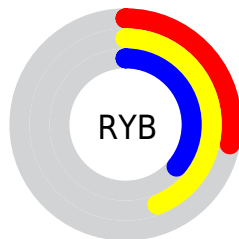

- Red (28%)
- Yellow (44%)
- Blue (36%)