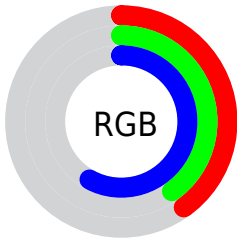

Distribution

Red (40%)

Green (40%)

Blue (58%)