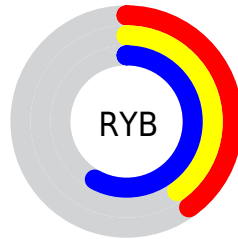

A 20% lighter version of the original color is  $65, 26.159, 292.884$ , and  $25, 26.326, 293.160$  is the 20% darker color. If you saturate the color by 10%, you get  $40, 35.555, 294.644$ , and if you desaturate by 10%, it is  $50, 17.351, 291.579$ .

# Distribution

Red (40%)

Green (40%)

Blue (58%)

Red (40%)

Yellow (40%)

Blue (58%)

Cyan (31%)