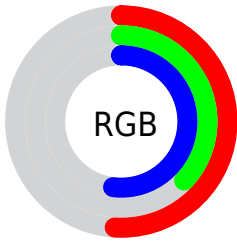

Distribution

- Red (51%)
- Green (37%)
- Blue (52%)