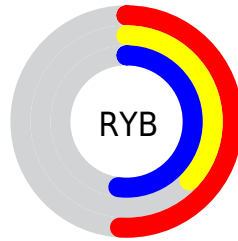

- Red (51%)
- Yellow (37%)
- Blue (52%)