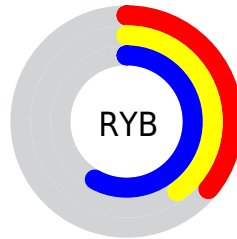

- Red (36%)
- Yellow (40%)
- Blue (58%)