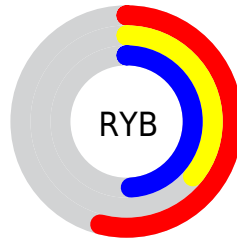

- Red (54%)
- Yellow (36%)
- Blue (49%)