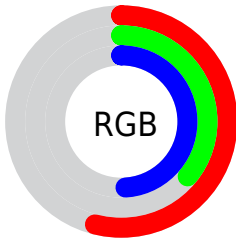

Distribution

- Red (54%)
- Green (36%)
- Blue (49%)