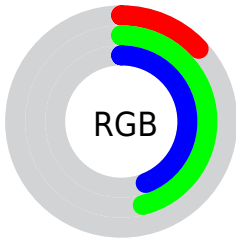

Distribution

- Red (13%)
- Green (46%)
- Blue (44%)