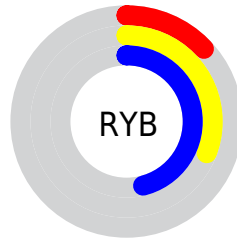

## Conversions Part 2

<b>Format</b>	<b>Color</b>
<b>R<sub>YB</sub></b>	34, 78, 118
Decimal	2258543
CIE <sub>Lab</sub>	45.00, -26.24, -3.39
CIE <sub>LCh</sub>	45, 26.462, 187.350
Yxy	14.5417, 0.2398, 0.3459
Android (android.graphics.Color)	4280448623 (0xFF22766F)
YUV	92.0860, 9.3246, -50.9414
Hunter-Lab	38.1336, -19.5406, -0.3788

# Details

The CIELCh color **45, 26.462, 187.350** is a dark color, and the websafe version is hex **006666**. A complement of this color would be **27, 40.431, 23.915**, and the grayscale version is **39, 0.006, 296.813**.

A 20% lighter version of the original color is **65, 26.507, 187.446**, and **26, 20.976, 185.184** is the 20% darker color. If you saturate the color by 10%, you get **45, 28.314, 186.527**, and if you desaturate by 10%, it is **45, 24.053, 188.127**.

# Distribution

- Red (13%)
- Green (46%)
- Blue (44%)

- Red (13%)
- Yellow (31%)
- Blue (46%)

- Cyan (71%)
- Magenta (0%)
- Yellow (6%)
- Black (54%)

- Cyan (86%)
- Magenta (54%)
- Yellow (56%)