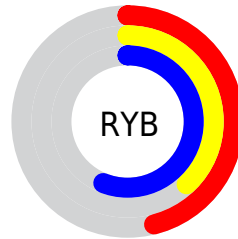

A 20% lighter version of the original color is  $65, 27.927, 308.817$ , and  $25, 27.878, 309.196$  is the 20% darker color. If you saturate the color by 10%, you get  $41, 37.253, 309.308$ , and if you desaturate by 10%, it is  $50, 18.820, 308.153$ .

# Distribution

Red (46%)

Green (38%)

Blue (56%)

Red (46%)

Yellow (38%)

Blue (56%)

Cyan (17%)