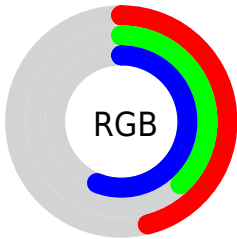

Distribution

Red (46%)

Green (38%)

Blue (56%)