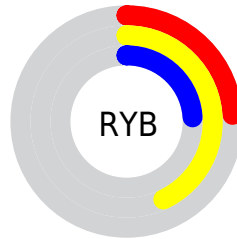

- Red (24%)
- Yellow (43%)
- Blue (24%)