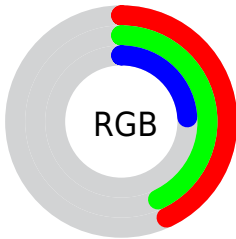

Distribution

- Red (43%)
- Green (43%)
- Blue (24%)