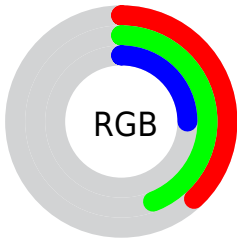

Distribution

- Red (38%)
- Green (44%)
- Blue (25%)