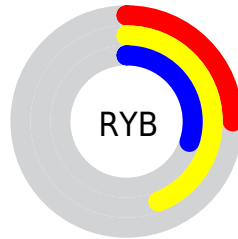

## Conversions Part 2

<b>Format</b>	<b>Color</b>
<b>RYB</b>	63, 112, 77
Decimal	6451263
CIELab	45.00, -14.02, 25.47
CIELCh	45, 29.075, 118.825
Yxy	14.5417, 0.3537, 0.4385
Android (android.graphics.Color)	4284641343 (0xFF62703F)
YUV	102.2280, -19.3394, -3.7080
Hunter-Lab	38.1336, -11.8428, 15.9804

# Details

The CIELCh color  $45, 29.075, 118.825$  is a dark color, and the websafe version is hex  $666633$ . A complement of this color would be  $30, 31.801, 304.374$ , and the grayscale version is  $43, 0.006, 296.813$ .

A 20% lighter version of the original color is  $65, 28.970, 118.742$ , and  $25, 29.026, 118.713$  is the 20% darker color. If you saturate the color by 10%, you get  $45, 35.267, 118.347$ , and if you desaturate by 10%, it is  $45, 22.615, 119.367$ .

# Distribution

- Red (38%)
- Green (44%)
- Blue (25%)

- Red (25%)
- Yellow (44%)
- Blue (30%)

- Cyan (13%)
- Magenta (0%)
- Yellow (44%)
- Black (56%)

- Cyan (62%)
- Magenta (56%)
- Yellow (75%)