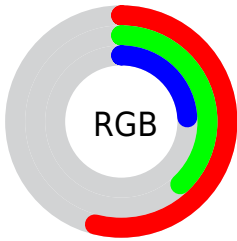

Distribution

- Red (54%)
- Green (38%)
- Blue (24%)