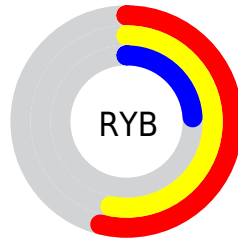

- Red (54%)
- Yellow (53%)
- Blue (24%)