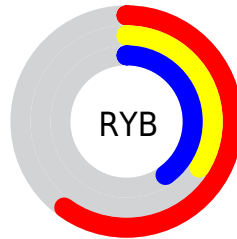

- Red (60%)
- Yellow (34%)
- Blue (40%)