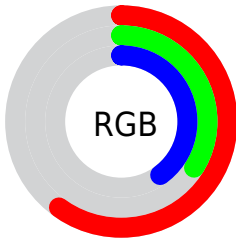

Distribution

- Red (60%)
- Green (34%)
- Blue (40%)