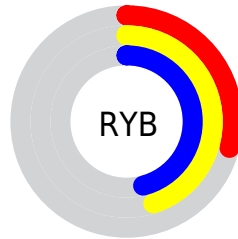

- Red (29%)
- Yellow (45%)
- Blue (46%)