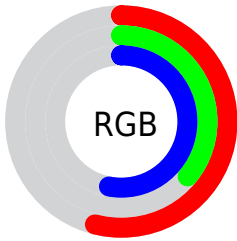

Distribution

- Red (54%)
- Green (36%)
- Blue (53%)