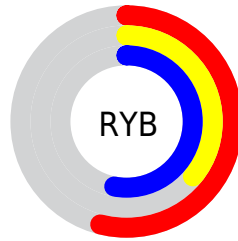

- Red (54%)
- Yellow (36%)
- Blue (53%)