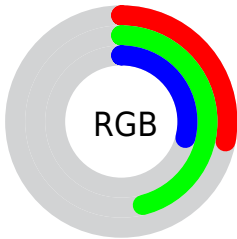

Distribution

- Red (28%)
- Green (46%)
- Blue (29%)