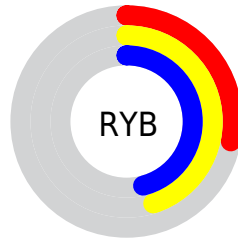

## Conversions Part 2

<b>Format</b>	<b>Color</b>
<b>R<sub>YB</sub></b>	72, 116, 117
Decimal	4748617
CIE <sub>Lab</sub>	45.00, -25.28, 19.53
CIE <sub>LCh</sub>	45, 31.946, 142.315
Yxy	14.5417, 0.3065, 0.4367
Android (android.graphics.Color)	4282938697 (0xFF487549)
YUV	98.5290, -12.5858, -23.2659
Hunter-Lab	38.1336, -18.9622, 13.4005

# Details

The CIELCh color **45, 31.946, 142.315** is a dark color, and the websafe version is hex **336633**. A complement of this color would be **37, 31.907, 327.038**, and the grayscale version is **42, 0.006, 296.813**.

A 20% lighter version of the original color is **65, 31.596, 142.064**, and **25, 31.977, 142.262** is the 20% darker color. If you saturate the color by 10%, you get **44, 39.824, 141.337**, and if you desaturate by 10%, it is **46, 23.751, 143.181**.

# Distribution

- Red (28%)
- Green (46%)
- Blue (29%)

- Red (28%)
- Yellow (45%)
- Blue (46%)

- Cyan (39%)
- Magenta (0%)
- Yellow (38%)
- Black (54%)

- Cyan (72%)
- Magenta (54%)
- Yellow (71%)