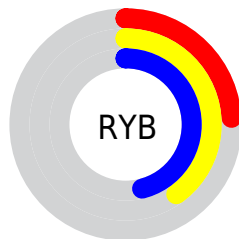

# Details

The CIELCh color **45, 32.115, 151.719** is a dark color, and the websafe version is hex **336633**. A complement of this color would be **34, 32.629, 340.014**, and the grayscale version is **41, 0.006, 296.813**.

A 20% lighter version of the original color is **65, 32.557, 151.387**, and **25, 32.094, 151.600** is the 20% darker color. If you saturate the color by 10%, you get **44, 38.051, 150.411**, and if you desaturate by 10%, it is **46, 25.839, 152.867**.

# Distribution

Red (24%)

Green (46%)

Blue (31%)

Red (24%)

Yellow (40%)

Blue (46%)

Cyan (49%)