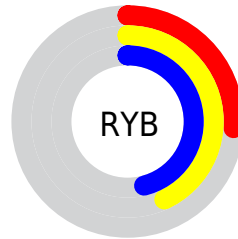

## Conversions Part 2

Format	Color
<a href="#">RYB</a>	<a href="#">67, 110, 117</a>
Decimal	<a href="#">4420939</a>
CIELab	<a href="#">45.00, -26.60, 18.04</a>
CIELCh	<a href="#">45, 32.140, 145.862</a>
Yxy	<a href="#">14.5417, 0.2989, 0.4330</a>
Android (android.graphics.Color)	<a href="#">4282611019 (0xFF43754B)</a>
YUV	<a href="#">97.2620, -10.9752, -26.5398</a>
Hunter-Lab	<a href="#">38.1336, -19.7541, 12.6933</a>

# Details

The CIELCh color  $45, 32.140, 145.862$  is a dark color, and the websafe version is hex  $336633$ . A complement of this color would be  $36, 32.156, 331.684$ , and the grayscale version is  $41, 0.006, 296.813$ .

A 20% lighter version of the original color is  $65, 31.809, 145.655$ , and  $25, 32.248, 145.856$  is the 20% darker color. If you saturate the color by 10%, you get  $44, 39.232, 144.758$ , and if you desaturate by 10%, it is  $46, 24.738, 146.829$ .

# Distribution

Red (26%)

Green (46%)

Blue (29%)

Red (26%)

Yellow (43%)

Blue (46%)

Cyan (43%)