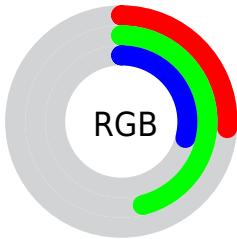

Distribution

Red (26%)

Green (46%)

Blue (29%)