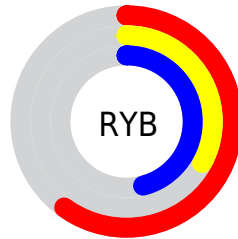

- Red (60%)
- Yellow (33%)
- Blue (46%)