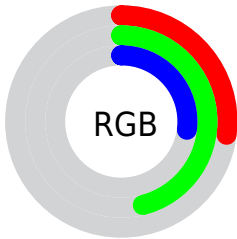

Distribution

Red (27%)

Green (46%)

Blue (27%)