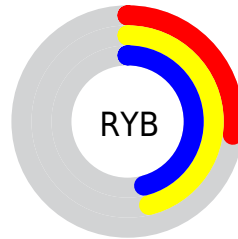

## Conversions Part 2

Format	Color
<a href="#">RYB</a>	<a href="#">70, 117, 117</a>
Decimal	<a href="#">4617542</a>
CIELab	<a href="#">45.00, -26.50, 21.02</a>
CIELCh	<a href="#">45, 33.818, 141.579</a>
Yxy	<a href="#">14.5417, 0.3073, 0.4446</a>
Android (android.graphics.Color)	<a href="#">4282807622 (0xFF467546)</a>
YUV	<a href="#">97.5890, -13.6014, -24.1956</a>
Hunter-Lab	<a href="#">38.1336, -19.6904, 14.0808</a>

# Details

The CIELCh color **45, 33.818, 141.579** is a dark color, and the websafe version is hex **336633**. A complement of this color would be **37, 33.766, 326.476**, and the grayscale version is **42, 0.006, 296.813**.

A 20% lighter version of the original color is **65, 33.398, 141.469**, and **25, 33.934, 141.555** is the 20% darker color. If you saturate the color by 10%, you get **44, 41.748, 140.597**, and if you desaturate by 10%, it is **46, 25.522, 142.456**.

# Distribution

Red (27%)

Green (46%)

Blue (27%)

Red (27%)

Yellow (46%)

Blue (46%)

Cyan (40%)