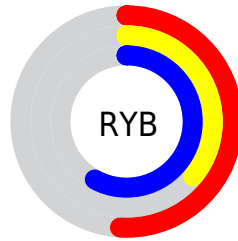

- Red (51%)
- Yellow (36%)
- Blue (58%)