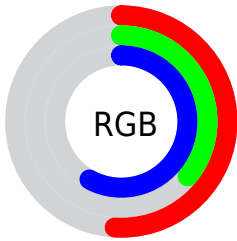

Distribution

- Red (51%)
- Green (36%)
- Blue (58%)