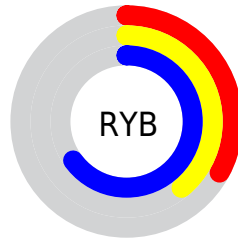

- Red (33%)
- Yellow (39%)
- Blue (65%)