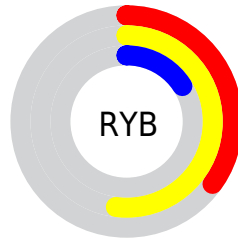

- Red (35%)
- Yellow (52%)
- Blue (16%)