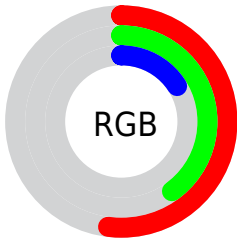

Distribution

- Red (52%)
- Green (40%)
- Blue (16%)