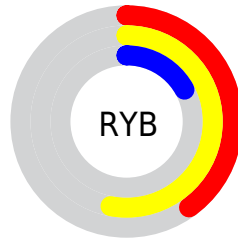

- Red (40%)
- Yellow (53%)
- Blue (17%)