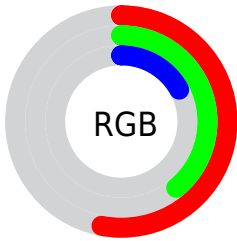

Distribution

- Red (53%)
- Green (39%)
- Blue (17%)