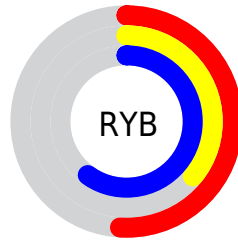

- Red (51%)
- Yellow (36%)
- Blue (60%)