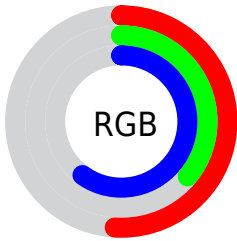

Distribution

- Red (51%)
- Green (36%)
- Blue (60%)